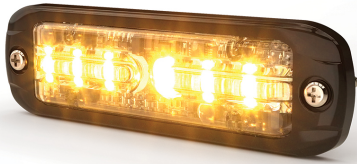

ED3801X SURFACE MOUNT

12-24V | 1.25A | 29 FP

TYPE	ILLUMINATION COLOR
Single	

ED3702XX SURFACE MOUNT

12-24V | 1.25A | 69 FP

TYPE	ILLUMINATION COLOR
Dual	

ED5051XX MULTI-MOUNT

12-24V | 0.6A | 36 FP

TYPE	ILLUMINATION COLOR
Dual	

ED3712AC DUAL-COLOR - SAE CLASS I

12-24V | 1.25A | 12 FP

TYPE	ILLUMINATION COLOR
DUAL	

3811A SURFACE MOUNT

12-24V | 0.4A | 7 FP

TYPE	ILLUMINATION COLOR
Single	

ED3794AW DUAL-COLOR FLEXIBLE LED LIGHT