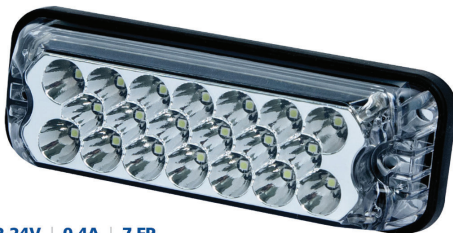

ED3801X SURFACE MOUNT

12-24V | 1.25A | 29 FP

TYPE	ILLUMINATION COLOR
Single	

ED3702XX SURFACE MOUNT

12-24V | 1.25A | 69 FP

TYPE	ILLUMINATION COLOR
Dual	

ED5051XX MULTI-MOUNT

12-24V | 0.6A | 36 FP

TYPE	ILLUMINATION COLOR
Dual	

ED3712AC DUAL-COLOR - SAE CLASS I

12-24V | 1.25A | 12 FP

TYPE	ILLUMINATION COLOR
DUAL	

3811A SURFACE MOUNT

12-24V | 0.4A | 7 FP

TYPE	ILLUMINATION COLOR
Single	

ED3794AW DUAL-COLOR FLEXIBLE LED LIGHT

12-24V | 0.8A | 69 FP

TYPE	ILLUMINATION COLOR
Dual	

PROMOTION SPECIAL

3410A SAE CLASS I LED

12V | 1.6A | 9 FP

CABLE LENGTH	ILLUMINATION COLOR
15' 4.6m	■

37048AS 47.5" SAE CLASS I LED

12-24V | 4.0A | 32 FP

CABLE LENGTH	ILLUMINATION COLOR
15' 4.6m	■

3510X SURFACE MOUNT

12-24V | 0.7A | 16 FP

TYPE	ILLUMINATION COLOR
Single	■ ■ ■ ■ ■

ED3704X SURFACE MOUNT

12-24V | 0.7A | 30 FP

TYPE	ILLUMINATION COLOR
Single	■ ■ ■ ■ ■