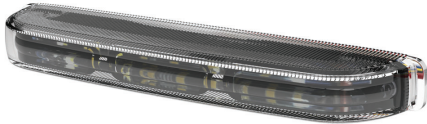

ED3801X SURFACE MOUNT

12-24V | 1.25A | 29 FP

TYPE	ILLUMINATION COLOR
Single	

ED3702XX SURFACE MOUNT

12-24V | 1.25A | 69 FP

TYPE	ILLUMINATION COLOR
Dual	

ED5051XX MULTI-MOUNT

12-24V | 0.6A | 36 FP

TYPE	ILLUMINATION COLOR
Dual	

ED3712AC DUAL-COLOR - SAE CLASS I

12-24V | 1.25A | 12 FP

TYPE	ILLUMINATION COLOR
DUAL	

3811A SURFACE MOUNT

12-24V | 0.4A | 7 FP

TYPE	ILLUMINATION COLOR
Single	

ED3794AW DUAL-COLOR FLEXIBLE LED LIGHT

12-24V | 0.8A | 69 FP

TYPE	ILLUMINATION COLOR
Dual	

PROMOTION SPECIAL

3410A SAE CLASS I LED

12V | 1.6A | 9 FP

CABLE LENGTH	ILLUMINATION COLOR
15' 4.6m	■

37048AS 47.5" SAE CLASS I LED

12-24V | 4.0A | 32 FP