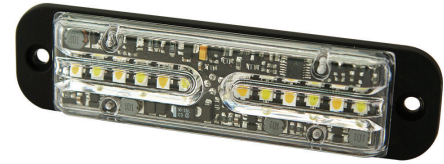

ED3801X SURFACE MOUNT

12-24V | 1.25A | 29 FP

TYPE	ILLUMINATION COLOR
Single	

ED3702XX SURFACE MOUNT

12-24V | 1.25A | 69 FP

TYPE	ILLUMINATION COLOR
Dual	

ED5051XX MULTI-MOUNT

12-24V | 0.6A | 36 FP

TYPE	ILLUMINATION COLOR
Dual	

ED3712AC DUAL-COLOR - SAE CLASS I

12-24V | 1.25A | 12 FP

TYPE	ILLUMINATION COLOR
DUAL	

3811A SURFACE MOUNT

12-24V | 0.4A | 7 FP

TYPE	ILLUMINATION COLOR
Single	

ED3794AW DUAL-COLOR FLEXIBLE LED LIGHT

12-24V | 0.8A | 69 FP

TYPE	ILLUMINATION COLOR
Dual	

PROMOTION SPECIAL

3410A SAE CLASS I LED

12V | 1.6A | 9 FP

CABLE LENGTH	ILLUMINATION COLOR
15' 4.6m	■

37048AS 47.5" SAE CLASS I LED

12-24V | 4.0A | 32 FP

CABLE LENGTH	ILLUMINATION COLOR
15' 4.6m	■

3510X SURFACE MOUNT

12-24V | 0.7A | 16 FP

TYPE	ILLUMINATION COLOR
Single	■ ■ ■ ■ ■

ED3704X SURFACE MOUNT

12-24V | 0.7A | 30 FP

TYPE	ILLUMINATION COLOR
Single	■ ■ ■ ■ ■