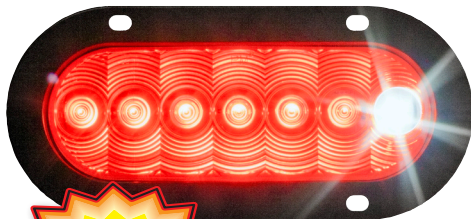

LED Winter Special

Offer good until March 31, 2024

\$25.95

M881-7
LED Stop, Turn, Tail, & Back-Up Light
7-Diodes

\$18.95

M818W-9
LED Work Light
9-Diodes

M818R-7

LED Stop/Turn/Tail, Round, AMP, Flange-Mount 4"
7-Diodes

\$16.45

M883-7

LED Stop/Turn/Tail, & Back-Up Light
7-Diodes

\$26.25

\$6.95

290
LED Utility Light

\$9.35

290C
LED License Light

\$10.45

290C-SM
LED License, Side Mount

\$15.85 **V368**
LED Dome/Interior Light
9-Diodes

\$28.25

359-1
6" LED Cove Light
4-Diodes

\$34.25 **359-2**
12" LED Cove Light
6-Diodes

\$56.95

920B-MV
Blue LED Work Light