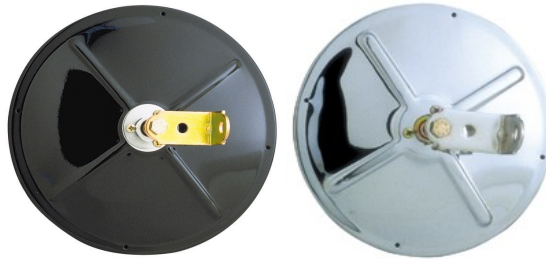

LIGHTHOUSE

DIVISION OF
PARTS WEST
HEAVY DUTY, L.L.C.

of Arizona
SINCE 1977

“On Going Mirror Special”

8 1/2” Convex Mirror

Includes “L” Bracket

- 10801 (19S) Center Mount **\$20.95**
- 10803 (19B) Painted Black **\$20.95**
- 12801 (19SOS) Off-set **\$23.60**

7 1/2” Convex Mirror

Includes “L” Bracket

- 10701 (20S) Stainless **\$16.95**
- 12701 (20SOS) Off-set **\$17.95**

5” & 6” Convex Mirror

Includes “L” Bracket

- 10601 (S4S) Stainless **\$13.95**
- 10603 (S4B) Black **\$13.95**
- 10503(S2B) Black 5” **\$12.95**
- 10501(S2S) Stainless 5” **\$11.95**

7” x 16”
OEM
Stainless
West Coast
Mirror

Heavy Duty 2
channel construction
Replaceable glass
Heater element
Standard OEM
design

- 20301 (800) Stainless **\$42.95**

Misc mirrors

- 11103 12” Convex blk **\$49.95**
- 11503 5: flat glass **\$11.95**

6” x 16”
Stainless
West Coast
Mirror

Rod through
construction
5/16-18
mounting studs

- Economy**
- 20100 (13A) Aluminum **\$25.95**

OPEN ROAD

TRUCK MIRRORS

By Cham-Cal Engineering

4625 W. Mc Dowell Rd Suite 110/120 Phoenix AZ 85035
sales@lighthouse-az.com 602-272-8077 www.lighthouse-az.com
PRICES GOOD UNTIL 10-30-2024