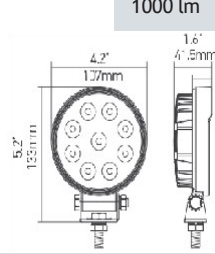

1000 lm

HELLA VALUEFIT 5RD 1.0 LED

Part Numbers-  
357101002- Flood  
357100002- Spot  
1000 Lumens  
\$45.95- Flood  
\$47.97- Spot

2000 lm

HELLA VALUEFIT 5RD 2.0 LED

Part Numbers-  
357105002- Flood  
357105012- Spot  
2000 Lumens  
\$61.95- Flood  
\$57.97- Spot