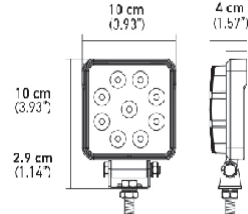

1000 lm

HELLA VALUEFIT 4SQ 1.0 LED

Part Number- 357103002
1000 Lumens Close Range Flood
Special Price $43.97