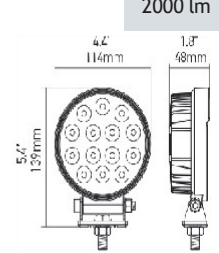

2000 lm

HELLA VALUEFIT 5RD 2.0 LED

Part Numbers-
357105002- Flood
357105012- Spot
2000 Lumens
$61.95- Flood
$57.97- Spot