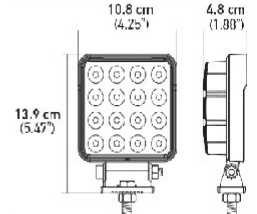

2000 lm

HELLA VALUEFIT 4SQ 2.0 LED

Part Numbers-
357106002- Flood
357106012- Spot
2000 Lumens
$56.95- Flood
$56.97- Spot