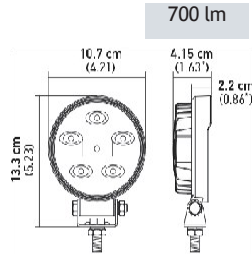

700 lm

HELLA VALUEFIT 5RD LED

Part Number- 357108001
700 Lumens
Close Range Flood
Special Price $29.97