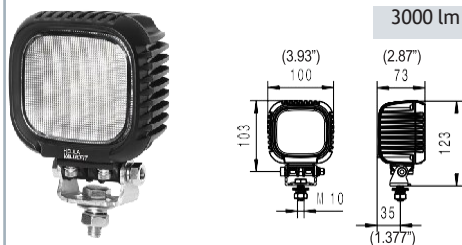

**Work Light Sale \* Valid Through \* 10/31/2024**

1350 lm

HELLA VALUEFIT MASTER LED 1400

Part Number- 357877000

1350 Lumens  
Close Range Flood

Special Price- \$55.97

600 lm

HELLA VALUEFIT CUBE 4-LED, FLOOD- Kit

Part Number- 357204831

600 Lumens  
Close Range Flood  
Kit includes 2 Lights and Harness  
Special Price \$137.97

5900 lm

HELLA VALUEFIT SPORT SERIES LIGHT BAR 60 LED

Part Number- 357208201

5900 Lumens  
Combo Spot/Flood

Special Price \$199.99

HELLA VALUEFIT SLIM BEACON

Part Number- 357980001  
SAE Class 1 10V-30V DC  
Fixed Mount  
Special Price \$58.97

3000 lm

HELLA VALUEFIT S3000 LED

Part Numbers-  
357109002- Flood  
357109012- Spot  
357109022- Amber  
3000 Lumens  
Special Price:  
\$79.95- Flood

1000 lm

HELLA VALUEFIT Mini Light Bar Flood Light

Part Number- 357203001  
1000 Lumens  
Close Range Flood  
Special Price \$49.97