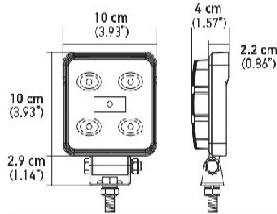

1000 lm

HELLA VALUEFIT 5RD 1.0 LED

Part Numbers-  
357101002- Flood  
357100002- Spot  
1000 Lumens  
\$45.95- Flood  
\$47.97- Spot

2000 lm

HELLA VALUEFIT 5RD 2.0 LED

Part Numbers-  
357105002- Flood  
357105012- Spot  
2000 Lumens  
\$61.95- Flood  
\$57.97- Spot