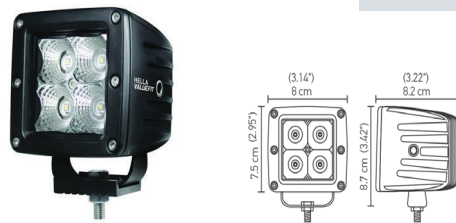

**Work Light Sale \* Valid Through \* 10/31/2024**

1350 lm

HELLA VALUEFIT MASTER LED 1400

Part Number- 357877000

1350 Lumens  
Close Range Flood

Special Price- \$55.97

600 lm

HELLA VALUEFIT CUBE 4-LED, FLOOD- Kit

Part Number- 357204831

600 Lumens  
Close Range Flood  
Kit includes 2 Lights and Harness  
Special Price \$137.97

5900 lm

HELLA VALUEFIT SPORT SERIES LIGHT BAR 60 LED

Part Number- 357208201

5900 Lumens  
Combo Spot/Flood

Special Price \$199.99

HELLA VALUEFIT SLIM BEACON

Part Number- 357980001  
SAE Class 1 10V-30V DC  
Fixed Mount  
Special Price \$58.97

3000 lm

HELLA VALUEFIT S3000 LED

Part Numbers-  
357109002- Flood  
357109012- Spot  
357109022- Amber  
3000 Lumens  
Special Price:  
\$79.95- Flood