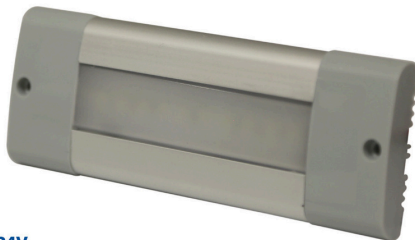

Ecco Interior Lighting Sale at Light House of Arizona!

EW0141 LED STRIP LIGHTING

12V

LENGTH	TYPE	LUMENS	AMPS
20.6"	30 LED	750	0.8

\$ 43.57

EW0400 LED INTERIOR LIGHTING

12-24V

MOUNT	LENGTH	TYPE	LUMENS	AMPS
Surface	5.4"	10 LED	200	0.4

\$ 75.77

EW0311 LED INTERIOR LIGHTING

12-24V

MOUNT	LENGTH	TYPE	LUMENS	AMPS
Surface	4.5"	15 LED	100	0.1

\$ 24.57

ED0004A SELF-ADHESIVE MOUNT

MOUNT	LED COLOR
Self-Adhesive	

\$ 63.07