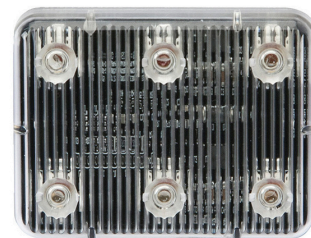

Ecco Interior Lighting Sale at Light House of Arizona!

EW0141 LED STRIP LIGHTING

12V

LENGTH	TYPE	LUMENS	AMPS
20.6"	30 LED	750	0.8

\$ 43.57

EW0400 LED INTERIOR LIGHTING

12-24V

MOUNT	LENGTH	TYPE	LUMENS	AMPS
Surface	5.4"	10 LED	200	0.4

\$ 75.77

EW0311 LED INTERIOR LIGHTING

12-24V

MOUNT	LENGTH	TYPE	LUMENS	AMPS
Surface	4.5"	15 LED	100	0.1

\$ 24.57

ED0004A SELF-ADHESIVE MOUNT

MOUNT	LED COLOR
Self-Adhesive	

\$ 63.07