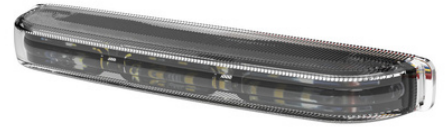

ED3794AW DUAL-COLOR FLEXIBLE LED LIGHT

12-24V | 0.8A | 69 FP

TYPE: Dual
 ILLUMINATION COLOR: [Color swatches]

\$130.95

ED3801X SURFACE MOUNT

12-24V | 1.25A | 29 FP

TYPE: Single
 ILLUMINATION COLOR: [Color swatches]

\$116.95

Call Now for Bulk Discounts & Availability!
 Pricing Valid Through 7.31.2026

(602) 272-8077

ED3802XX SURFACE MOUNT

12-24V | 1.1A | 69 FP

TYPE ILLUMINATION COLOR
Dual

\$128.95

ED3802XXX SURFACE MOUNT

12-24V | 1.3A | 135 FP

TYPE ILLUMINATION COLOR
Tri

\$159.95

ED5051A MULTI-MOUNT

12-24V | 0.7A | 18 FP

TYPE ILLUMINATION COLOR
Single

\$159.95

ED5051XX MULTI-MOUNT