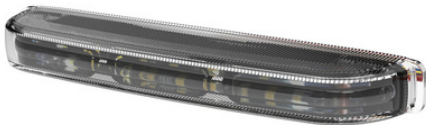

12-24V | 1.3A | 135 FP

TYPE ILLUMINATION COLOR
Tri

\$159.95

ED5051A MULTI-MOUNT

12-24V | 0.7A | 18 FP

TYPE ILLUMINATION COLOR
Single

\$159.95

ED5051XX MULTI-MOUNT

12-24V | 0.6A | 36 FP

TYPE ILLUMINATION COLOR
Dual

\$177.95

ED3974XX WINDOW SHROUD LIGHT

12-24V | 0.8A | 67 FP

TYPE ILLUMINATION COLOR
Dual

\$235.95

ED3760XX-L / -R SAE CLASS II