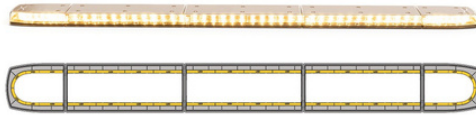

11-024CAC-E NARROW LED LIGHTBAR

12-24V | 91FP

LENGTH	MOUNT	ILLUMINATION COLOR
24" 610mm	4 Bolt or MG	Orange

\$509.95

12-50280-ES SLEEK AND LOW PROFILE

LENGTH	BASE COLOR
54"	Black

\$1,647.95

11-048CA-E NARROW LED LIGHTBAR

12-24V | 35FP

LENGTH	MOUNT	ILLUMINATION COLOR
48" 1219mm	4 Bolt or MG	Orange

\$897.95

12-50589-ES SLEEK AND LOW PROFILE

LENGTH	BASE COLOR
48"	Black

\$1,622.95

11-060TOW-E NARROW LED LIGHTBAR

12-24V | 91 FP

LENGTH	MOUNT	LED COLOR
60" 1524mm	6 BOLT	Orange

\$1,234.95

12-50277-ES SLEEK AND LOW PROFILE

LENGTH	BASE COLOR
54"	Black

\$2,358.95

Call Now for Bulk Discounts & Availability!
 Pricing Valid Through 7.31.2026