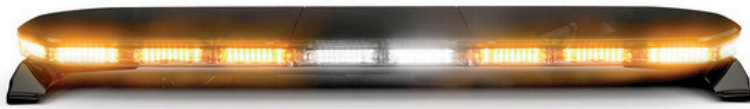

11-024CAC-E NARROW LED LIGHTBAR

12-24V | 91FP

LENGTH	MOUNT	ILLUMINATION COLOR
24" 610mm	4 Bolt or MG	Orange

\$509.95

12-50280-ES SLEEK AND LOW PROFILE

LENGTH	BASE COLOR
54"	Black

\$1,647.95

11-048CA-E NARROW LED LIGHTBAR

12-24V | 35FP

LENGTH	MOUNT	ILLUMINATION COLOR
48" 1219mm	4 Bolt or MG	Orange

\$897.95

12-50589-ES SLEEK AND LOW PROFILE

LENGTH	BASE COLOR
48"	Black

\$1,622.95

11-060TOW-E NARROW LED LIGHTBAR

12-24V | 91 FP

LENGTH	MOUNT	LED COLOR
60" 1524mm	6 BOLT	Orange

\$1,234.95

12-50277-ES SLEEK AND LOW PROFILE

LENGTH	BASE COLOR
54"	Black

\$2,358.95

Call Now for Bulk Discounts & Availability!
 Pricing Valid Through 7.31.2026

(602) 272-8077

16 SERIES
 COMPACT, LOW PROFILE

12-24V | 40 FP

LENGTH

22", 36", 44", 47", 52", 58", 69", 80", 91"

\$1,956.95

34 10A
 SAE CLASS I LED

12V | 1.6A | 9 FP