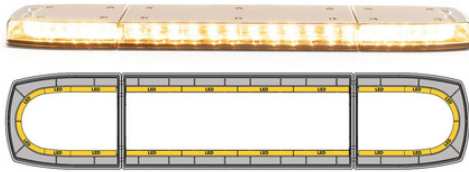

11-024CAC-E NARROW LED LIGHTBAR

12-24V | 91FP

LENGTH	MOUNT	ILLUMINATION COLOR
24" 610mm	4 Bolt or MG	Orange

\$509.95

12-50280-ES SLEEK AND LOW PROFILE

LENGTH	BASE COLOR
54"	Black

\$1,647.95

11-048CA-E NARROW LED LIGHTBAR

12-24V | 35FP

LENGTH	MOUNT	ILLUMINATION COLOR
48" 1219mm	4 Bolt or MG	Orange

\$897.95

12-50589-ES SLEEK AND LOW PROFILE

LENGTH	BASE COLOR
48"	Black

\$1,622.95

11-060TOW-E NARROW LED LIGHTBAR

12-24V | 91 FP

LENGTH	MOUNT	LED COLOR
60" 1524mm	6 BOLT	Orange

\$1,234.95

12-50277-ES SLEEK AND LOW PROFILE

LENGTH	BASE COLOR
54"	Black

\$2,358.95

Call Now for Bulk Discounts & Availability!
 Pricing Valid Through 7.31.2026