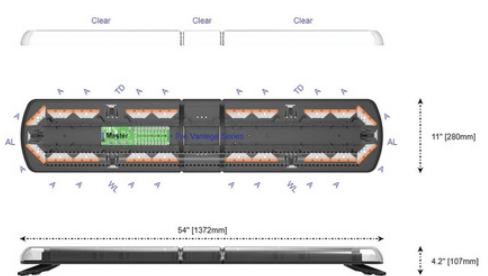

12-24V | 35FP

LENGTH	MOUNT	ILLUMINATION COLOR
48" 1219mm	4 Bolt or MG	Orange

\$897.95

12-50589-ES SLEEK AND LOW PROFILE

LENGTH	BASE COLOR
48"	Black

\$1,622.95

11-060TOW-E NARROW LED LIGHTBAR

12-24V | 91 FP

LENGTH	MOUNT	LED COLOR
60" 1524mm	6 BOLT	Orange

\$1,234.95

12-50277-ES SLEEK AND LOW PROFILE

LENGTH	BASE COLOR
54"	Black

\$2,358.95

Call Now for Bulk Discounts & Availability!
 Pricing Valid Through 7.31.2026