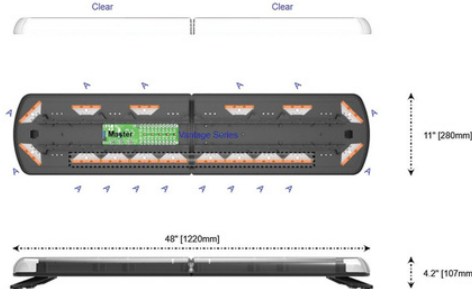

11-024CAC-E NARROW LED LIGHTBAR

12-24V | 91FP

LENGTH	MOUNT	ILLUMINATION COLOR
24" 610mm	4 Bolt or MG	Orange

\$509.95

12-50280-ES SLEEK AND LOW PROFILE

LENGTH	BASE COLOR
54"	Black

\$1,647.95

11-048CA-E NARROW LED LIGHTBAR

12-24V | 35FP

LENGTH	MOUNT	ILLUMINATION COLOR
48" 1219mm	4 Bolt or MG	Orange

\$897.95

12-50589-ES SLEEK AND LOW PROFILE

LENGTH	BASE COLOR
48"	Black

\$1,622.95

11-060TOW-E NARROW LED LIGHTBAR

12-24V | 91 FP

LENGTH	MOUNT	LED COLOR
60" 1524mm	6 BOLT	Orange

\$1,234.95

12-50277-ES SLEEK AND LOW PROFILE

LENGTH	BASE COLOR
54"	Black

\$2,358.95

Call Now for Bulk Discounts & Availability!
 Pricing Valid Through 7.31.2026