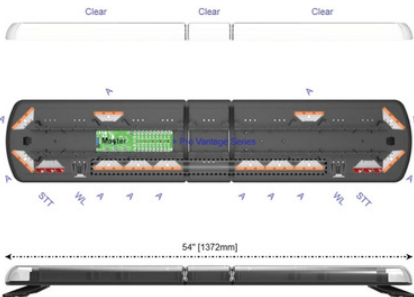

11-024CAC-E NARROW LED LIGHTBAR

12-24V | 91FP

LENGTH	MOUNT	ILLUMINATION COLOR
24" 610mm	4 Bolt or MG	Orange

\$509.95

12-50280-ES SLEEK AND LOW PROFILE

LENGTH	BASE COLOR
54"	Black

\$1,647.95

11-048CA-E NARROW LED LIGHTBAR

12-24V | 35FP

LENGTH	MOUNT	ILLUMINATION COLOR
48" 1219mm	4 Bolt or MG	Orange

\$897.95

12-50589-ES SLEEK AND LOW PROFILE

LENGTH	BASE COLOR
48"	Black

\$1,622.95

11-060TOW-E NARROW LED LIGHTBAR

12-24V | 91 FP

LENGTH	MOUNT	LED COLOR
60" 1524mm	6 BOLT	Orange

\$1,234.95

12-50277-ES SLEEK AND LOW PROFILE

LENGTH	BASE COLOR
54"	Black

\$2,358.95

Call Now for Bulk Discounts & Availability!
 Pricing Valid Through 7.31.2026