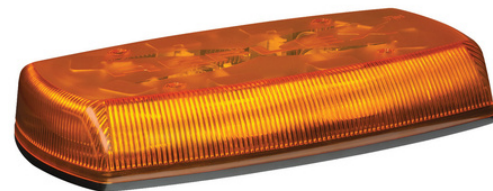

12-24V | 3.4A | 35 FP

MOUNT	LENS COLOR	LED COLOR
4 Bolt	Amber	Amber

\$153.95

5585A 15" MINIBAR

12-24V | 4.6A | 18 FP

MOUNT	LENS COLOR	LED COLOR
4 Bolt, MG or VM	Amber	Amber

\$347.95

5580A 15" MINIBAR

12-24V | 2.7A | 18 FP

MOUNT	LENS COLOR	LED COLOR
4 Bolt, MG, VM or HBT	Amber	Amber

\$334.95

5590A 15" MINIBAR

12-24V | 6.6A | 35 FP

MOUNT	LENS COLOR	LED COLOR
4 Bolt, MG, VM or HBT	Amber	Amber

\$365.95

Call Now for Bulk Discounts & Availability!
 Pricing Valid Through 7.31.2026