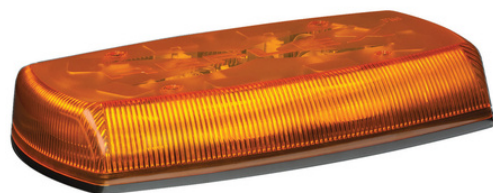

4625 W McDowell Rd. Suite 110/120
 Phoenix, AZ 85035
 Phone: (602) 272-8077
 www.lighthouse-az.com

Mini Bars and Beacons

Reliable Warning Solutions for Fleet and Work Vehicles at Light House of Arizona

5540A 10" MINIBAR

12-24V | 3.4A | 35 FP

MOUNT	LENS COLOR	LED COLOR
4 Bolt	Amber	Amber

\$153.95

5585A 15" MINIBAR

12-24V | 4.6A | 18 FP

MOUNT	LENS COLOR	LED COLOR
4 Bolt, MG or VM	Amber	Amber

\$347.95

5580A 15" MINIBAR

12-24V | 2.7A | 18 FP

MOUNT	LENS COLOR	LED COLOR
4 Bolt, MG, VM or HBT	Amber	Amber

\$334.95

5590A 15" MINIBAR

12-24V | 6.6A | 35 FP

MOUNT	LENS COLOR	LED COLOR
4 Bolt, MG, VM or HBT	Amber	Amber

\$365.95

Call Now for Bulk Discounts & Availability!
 Pricing Valid Through 7.31.2026